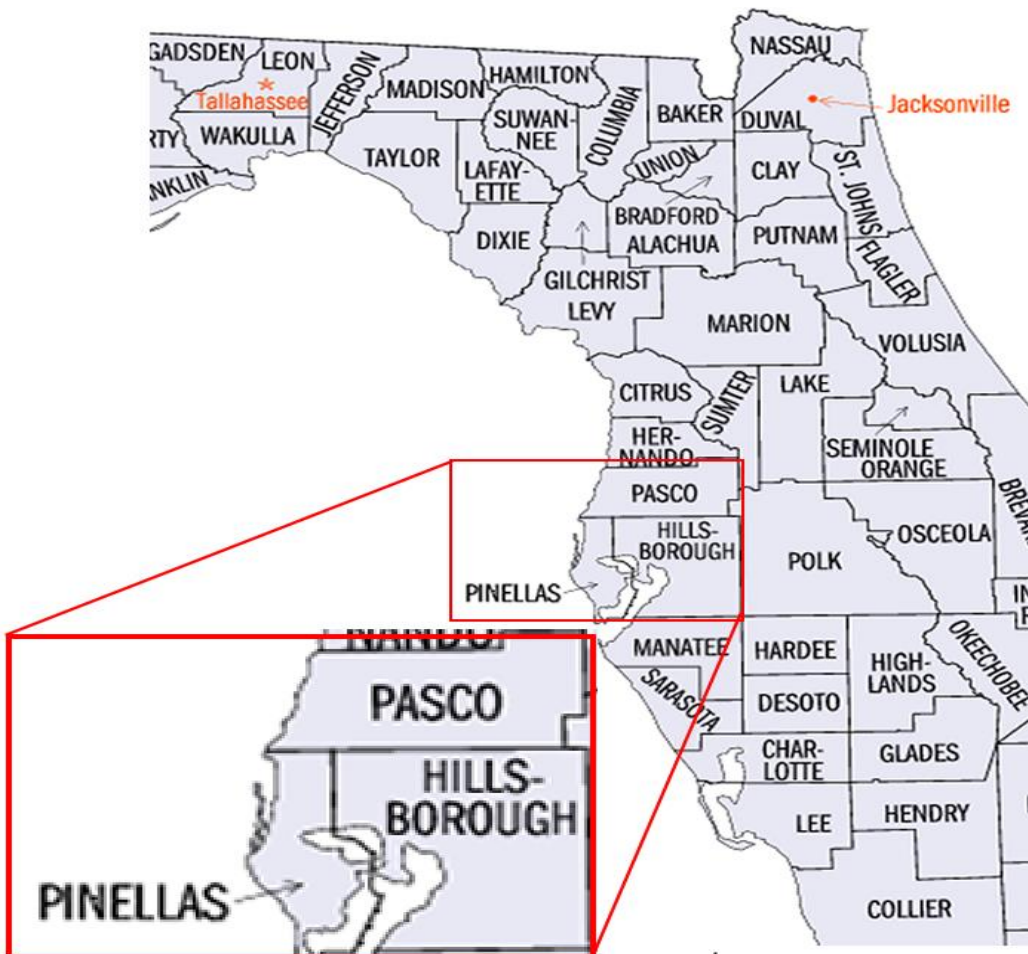

R31-00024

ASSOCIATED ADJUSTERS

PH: 813-985-6661

TAMPA@REPOMANFL.COM
FAX: 813-985-5778

7402 N 56TH ST, #795
TAMPA, FL 33617

Hillsborough County

- Apollo Beach
- Bloomington
- Carrollwood
- Dover
- Gibsonton
- Lutz
- Mango
- Plant City
- Riverview
- Ruskin
- Seffner
- Sun City Center
- Tampa**
- Temple Terrace
- Thonotosassa
- Ybor City

Pinellas County

- Belleair
- Clearwater**
- Dunedin
- Gulfport
- Indian Rocks Beach
- Indian Shores
- Kenneth City
- Largo**
- Madeira Beach
- Redington Beach
- Oldsmar

- Pinellas Park
- Safety Harbor
- Seminole
- South Pasadena
- St. Petersburg**
- Tarpon Springs
- Treasure Island

Pasco County

- Dade City
- New Port Richey
- Port Richey
- Saint Leo
- San Antonio
- Zephyrhills

ASSOCIATED ADJUSTERS
1612 S 51ST ST
TAMPA , FL 33619

PHONE: 813-985-6661
FAX: 866-985-5778
TAMPA@REPOMANFL.COM