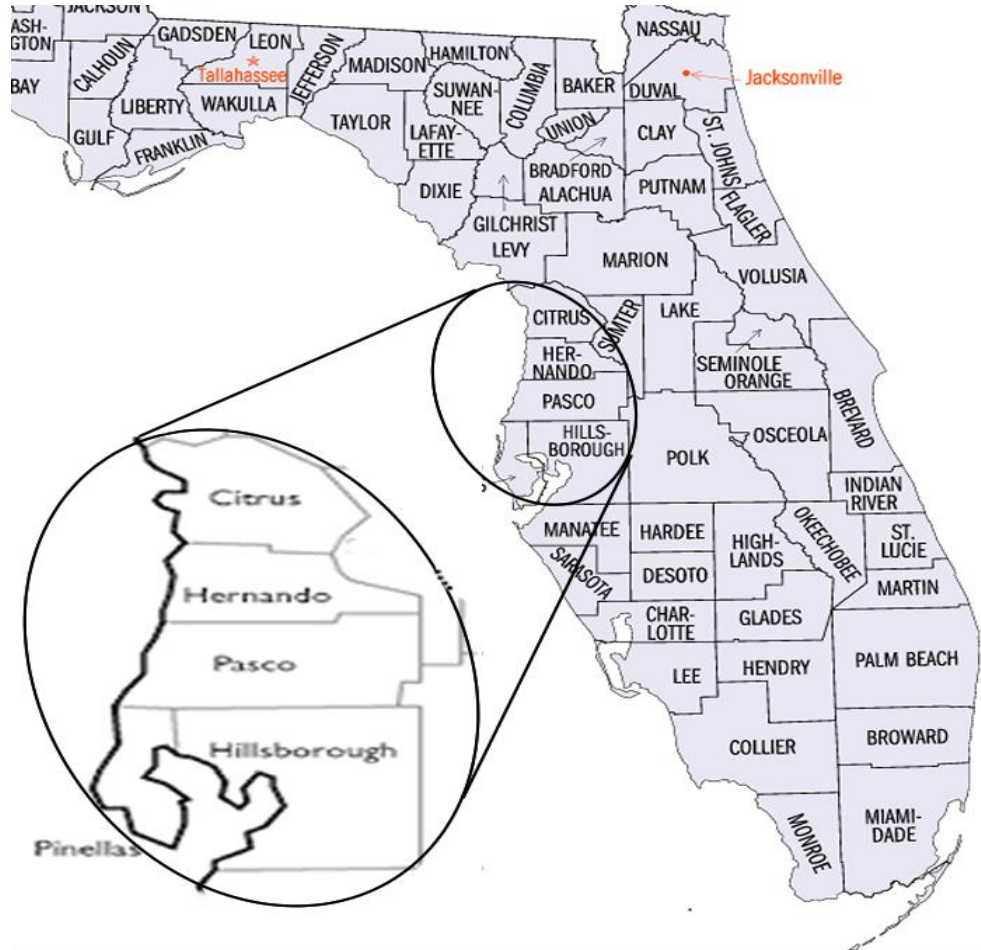

B90-00026

SINCE 1985

ASSOCIATED INVESTIGATORS OF TAMPA, INC.

PH: 813-985-6661
FAX: 813-985-5778
INFO@REPOMANFL.COM

Hillsborough County

- Apollo Beach
- Bloomington
- Carrollwood
- Dover
- Gibsonton
- Lutz
- Mango
- Odesa
- Plant City
- Riverview
- Ruskin
- Seffner
- Sun City Center
- Tampa**
- Temple Terrace
- Thonotosassa
- Ybor City

Pinellas County

- Belleair
- Clearwater**
- Dunedin
- Gulfport
- Indian Rocks Beach
- Indian Shores
- Kenneth City
- Largo
- Madeira Beach
- Redington Beach
- Oldsmar

- Pinellas Park
- Pasco County
- Safety Harbor
- Seminole
- South Pasadena
- St. Petersburg**
- Tarpon Springs
- Treasure Island

Citrus County

- Crystal River
- Inverness

Hernando County

- Brooksville
- Hudson
- Spring Hill
- Weeki Wachee

Pasco County

- Dade City
- New Port Richey
- Port Richey
- Saint Leo
- San Antonio
- Wesley Chapel
- Zephyrhills